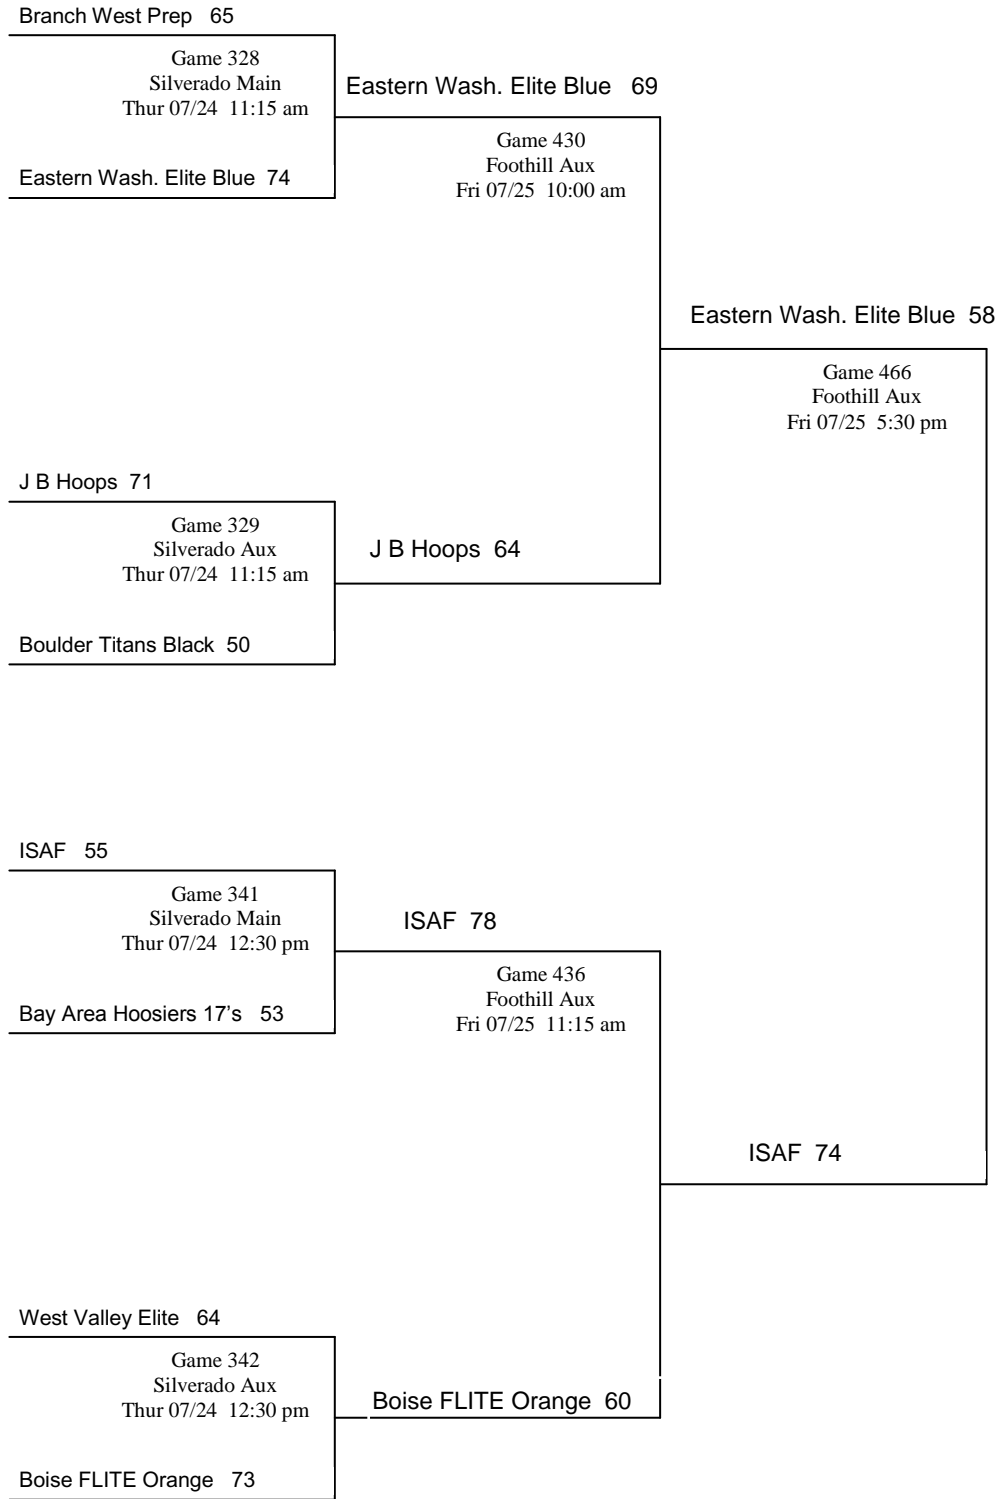

2008 Reebok Summer Championships

**A Division
Bracket #9**

- Notations on the bracket indicate the pool in which each team played and its order of finish.
- In each game, the Home team is the bottom team on the bracket, will wear light-colored jerseys, and sit to the left of the scorekeeper facing the court.