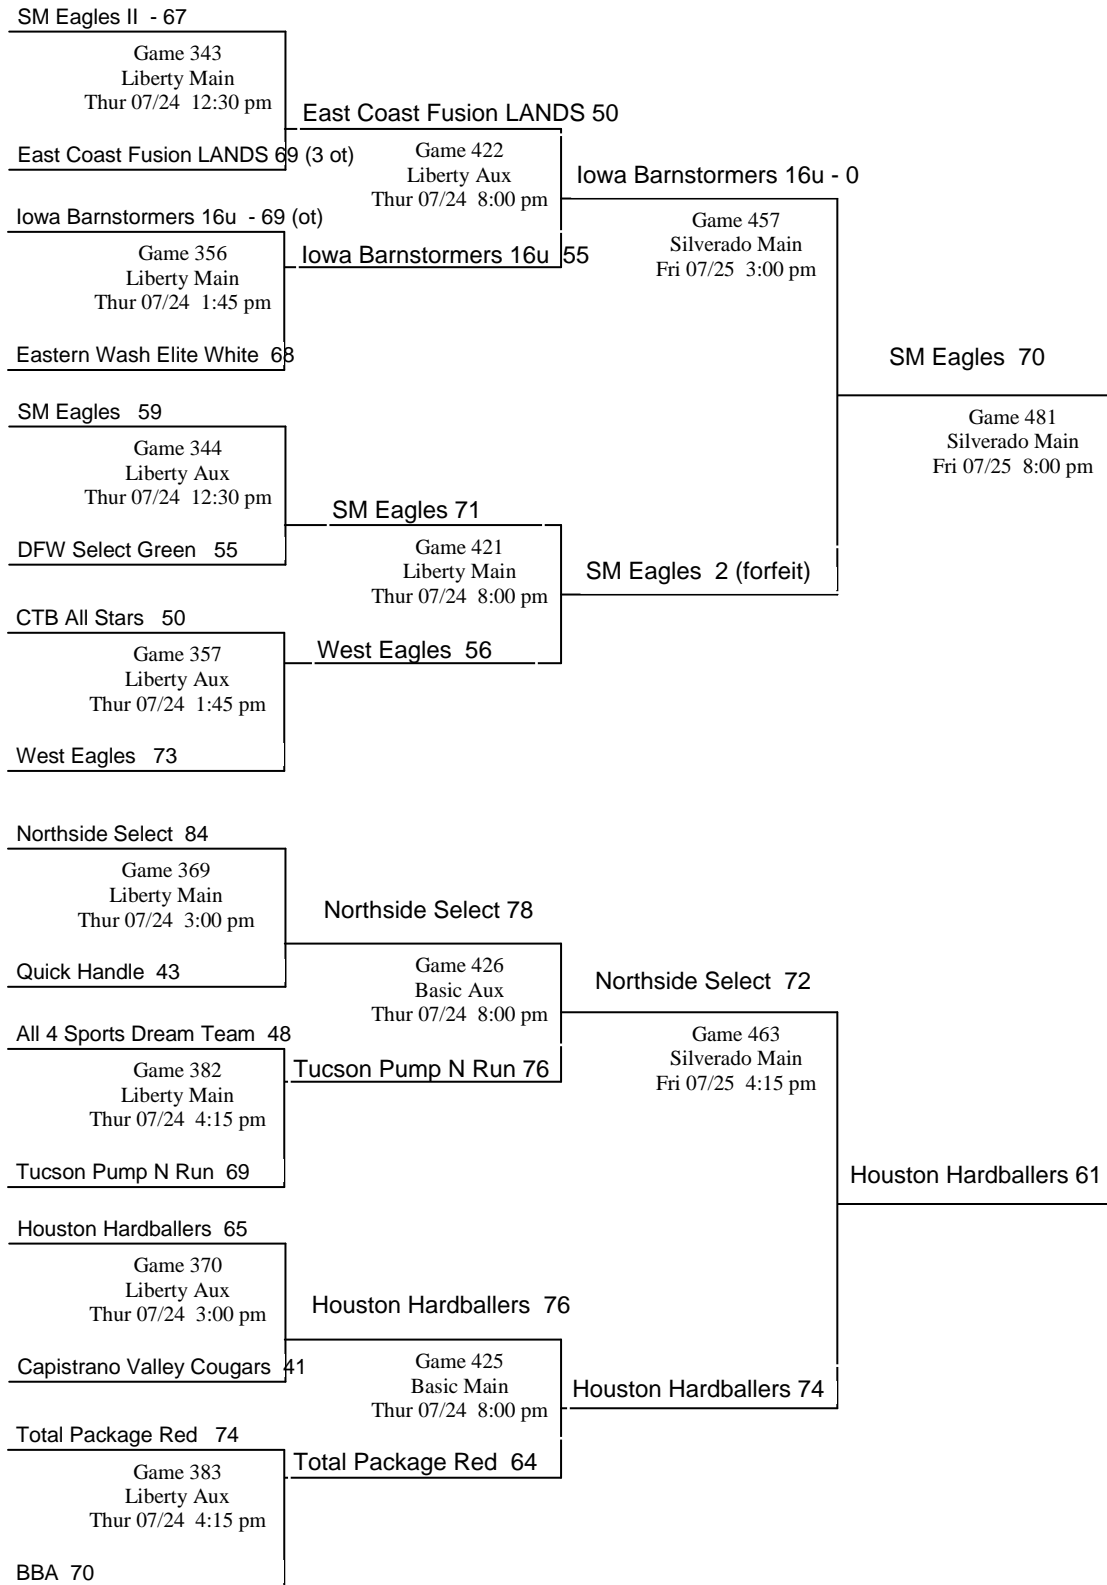

2008 Reebok Summer Championships

**B Division
Bracket #14**

- Notations on the bracket indicate the pool in which each team played and its order of finish.
- In each game, the Home team is the bottom team on the bracket, will wear light-colored jerseys, and sit to the left of the scorekeeper facing the court.