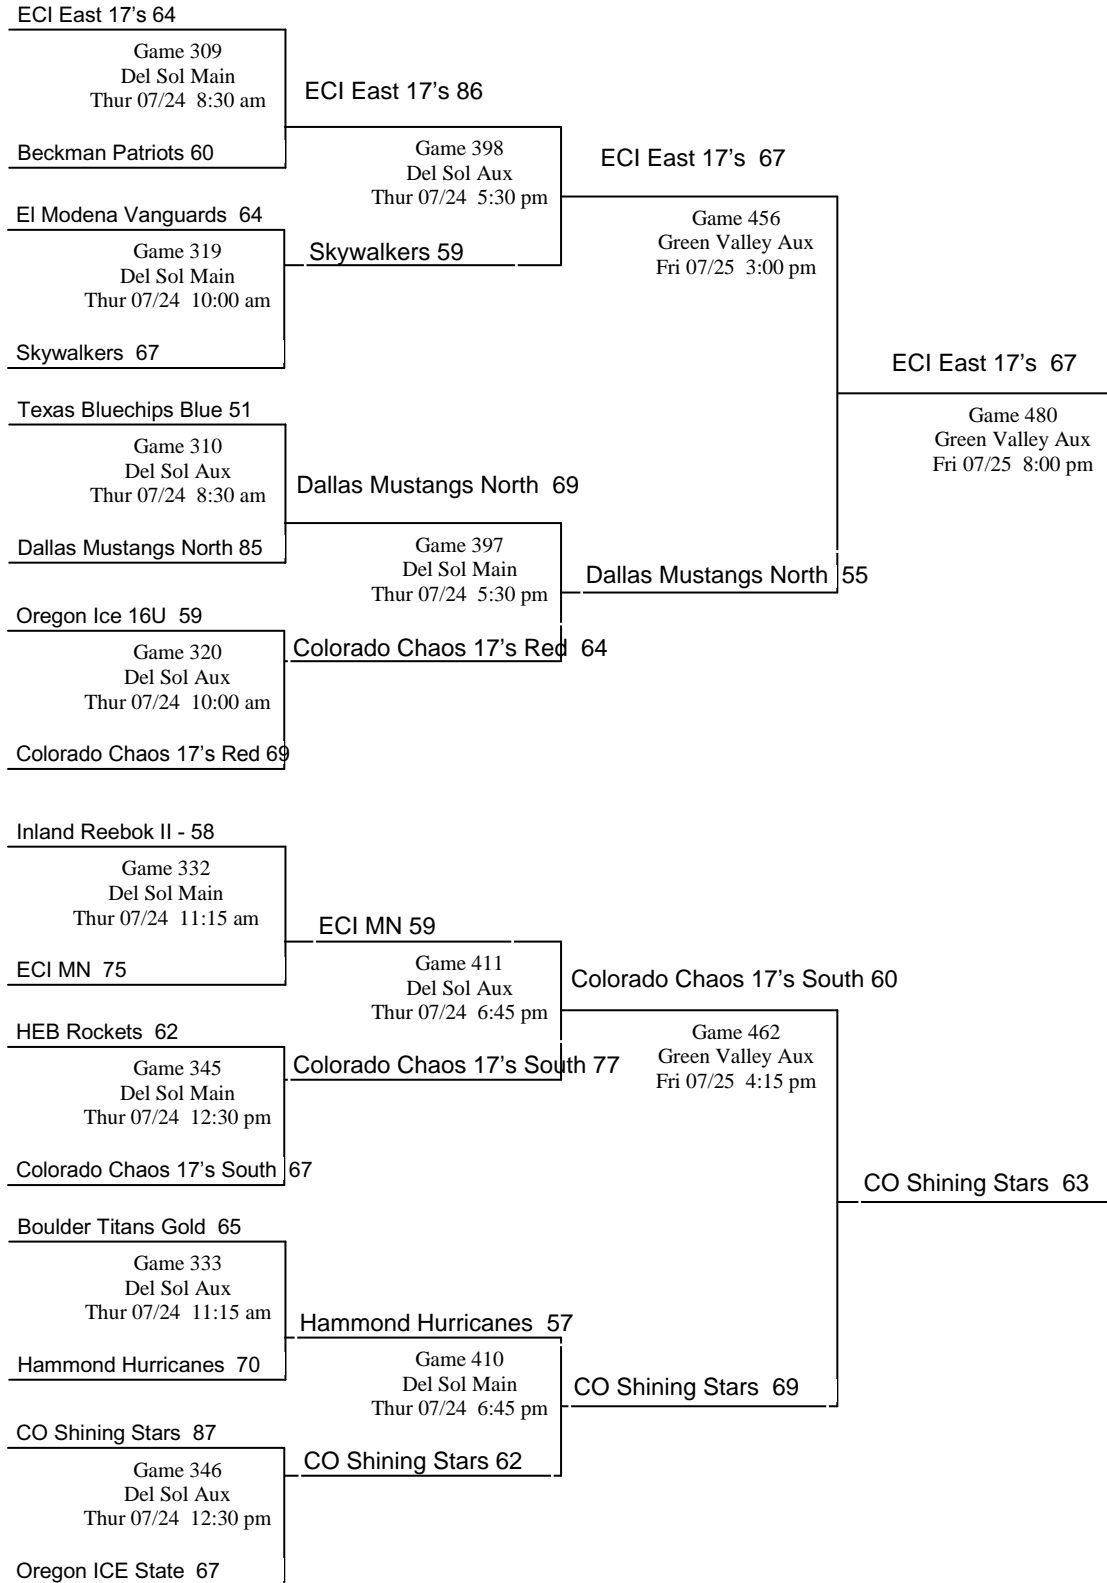

2008 Reebok Summer Championships

**C Division
Bracket #15**

- Notations on the bracket indicate the pool in which each team played and its order of finish.
- In each game, the Home team is the bottom team on the bracket, will wear light-colored jerseys, and sit to the left of the scorekeeper facing the court.