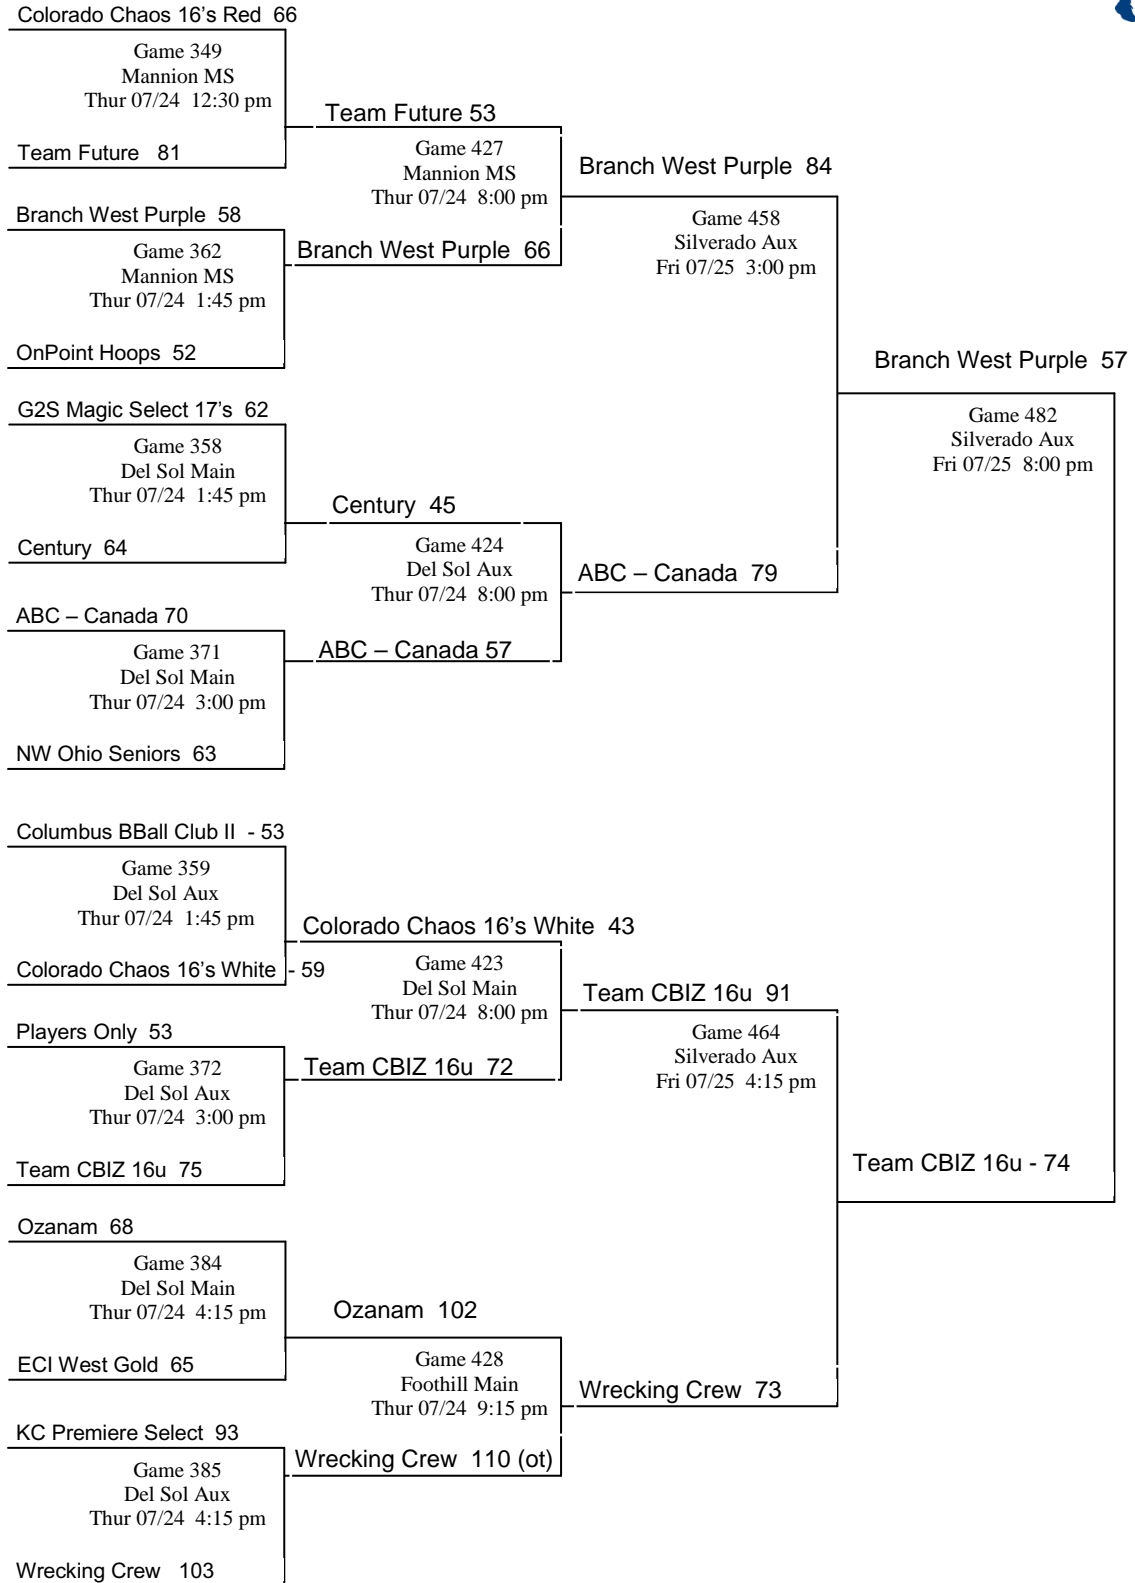

2008 Reebok Summer Championships

**C Division
Bracket #16**

- Notations on the bracket indicate the pool in which each team played and its order of finish.
- In each game, the Home team is the bottom team on the bracket, will wear light-colored jerseys, and sit to the left of the scorekeeper facing the court.