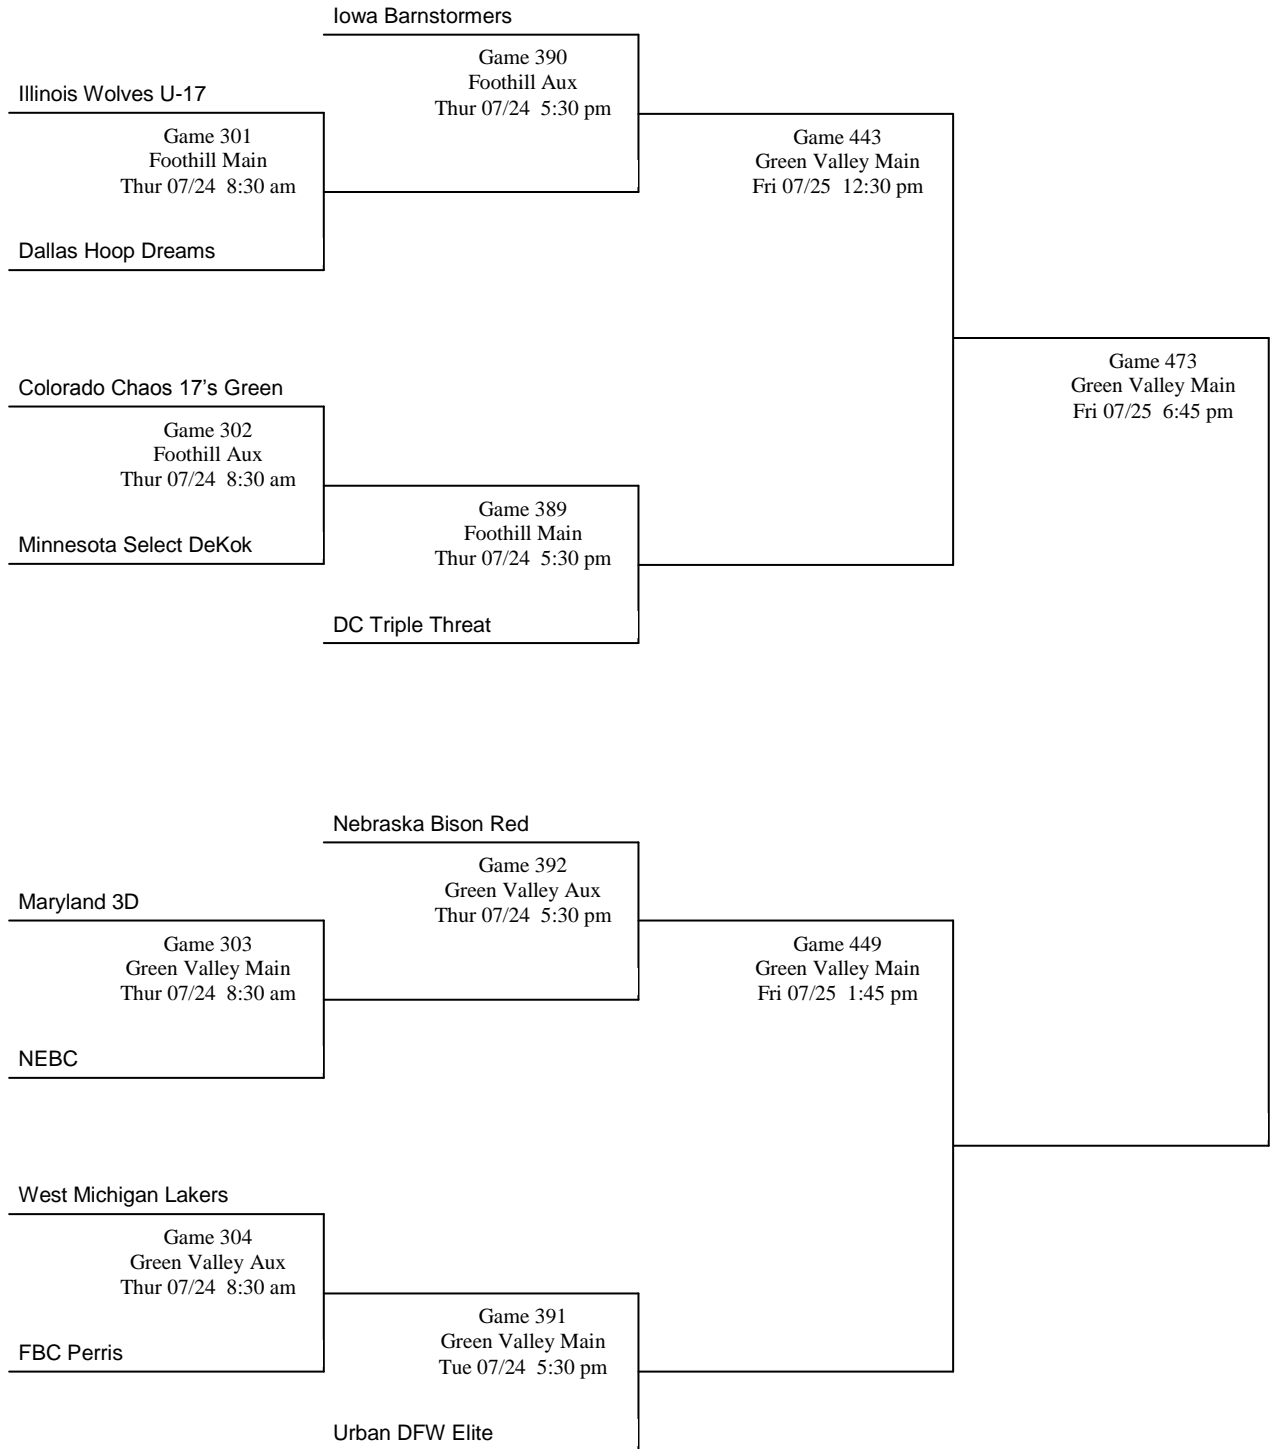

2008 Reebok Summer Championships

Open Division
Bracket #5

- Notations on the bracket indicate the pool in which each team played and its order of finish.
- In each game, the Home team is the bottom team on the bracket, will wear light-colored jerseys, and sit to the left of the scorekeeper facing the court.